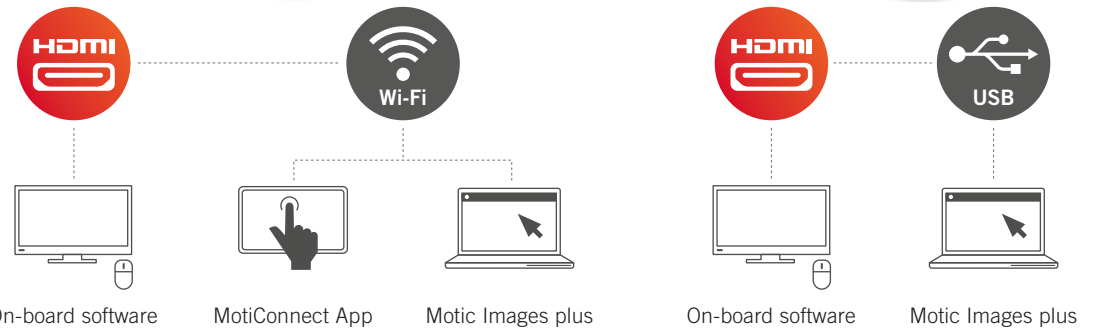

MOTICAM HDMI RANGE • FACTS BEAT FICTION

MOTICAM 1080X • MOTICAM 4000

MOTICAM HDMI STANDALONE CAMERAS

WITH ON-BOARD SOFTWARE

MOTICAM 1080X

FULL HD STANDALONE CAMERA

MOTICAM 4000

TRUE 4K IMAGING

The new Moticam 1080X and Moticam 4000, are both part of our HDMI standalone camera range. Display your live images on a screen by connecting the camera via HDMI port. Make live measurements, image adjustments and more, thanks to its on-board software that can be controlled through the screen by connecting a USB mouse to the camera.

Thanks to its Wi-Fi connectivity, you can also connect the Moticam 1080X with a computer or mobile device, even simultaneously, and share your live images with ease.

The Moticam 4000 can be connected through USB to a computer and visualize your samples at the same time in both devices.

TRANSMITTING YOUR IMAGE

VIEWING EDITING MEASURING

SAVING YOUR IMAGES & VIDEOS

SD Card

USB Stick & SD Card

QUALITY RESOLUTION