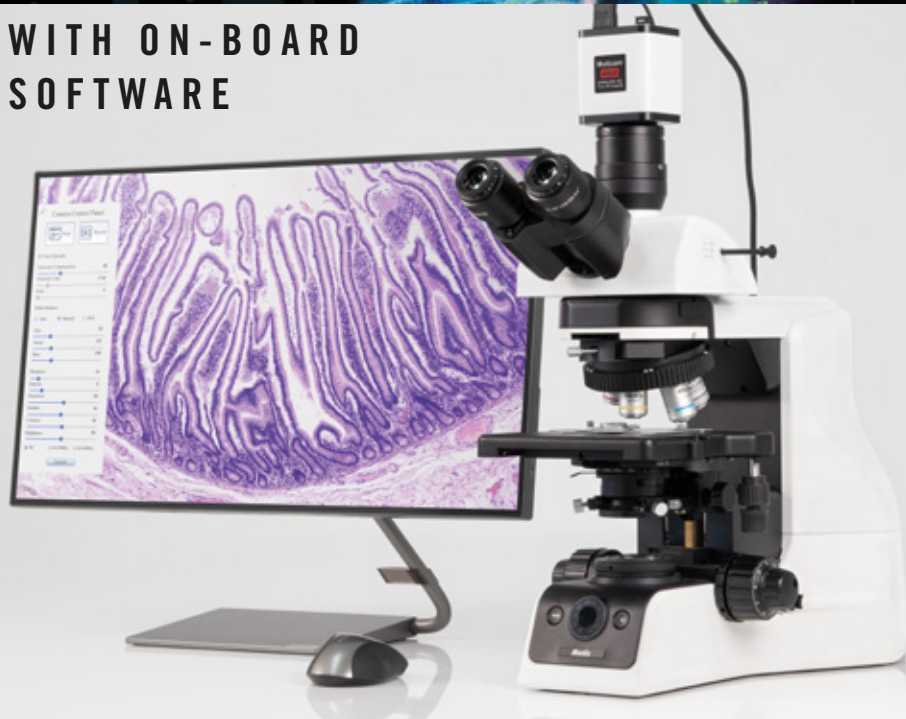

MOTICAM HDMI RANGE • FACTS BEAT FICTION

MOTICAM 1080X • MOTICAM 4000

MOTICAM HDMI STANDALONE CAMERAS

WITH ON-BOARD SOFTWARE

MOTICAM 1080X

FULL HD STANDALONE CAMERA

MOTICAM 4000

TRUE 4K IMAGING

The new Moticam 1080X and Moticam 4000, are both part of our HDMI standalone camera range. Display your live images on a screen by connecting the camera via HDMI port. Make live measurements, image adjustments and more, thanks to its on-board software that can be controlled through the screen by connecting a USB mouse to the camera.

Thanks to its Wi-Fi connectivity, you can also connect the Moticam 1080X with a computer or mobile device, even simultaneously, and share your live images with ease.

The Moticam 4000 can be connected through USB to a computer and visualize your samples at the same time in both devices.

TRANSMITTING YOUR IMAGE

VIEWING EDITING MEASURING

SAVING YOUR IMAGES & VIDEOS

SD Card

USB Stick & SD Card

QUALITY RESOLUTION